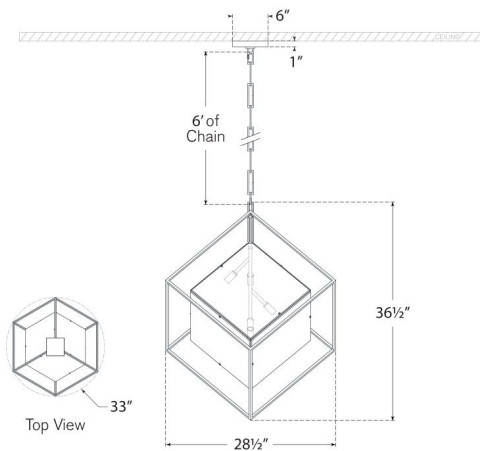

Width: 28.5"

Canopy: 6" Square

Socket

5 - E12 Candelabra

Wattage

5 - 6.5 LED B11

Weight

34lbs

Cubed X-Large Pendant

KW5025PN-CG

Materials Shown

Polished Nickel with Clear Glass

Available in

**Gild
Aged Iron
Polished Nickel**

Dimensions

Height: 36.5"