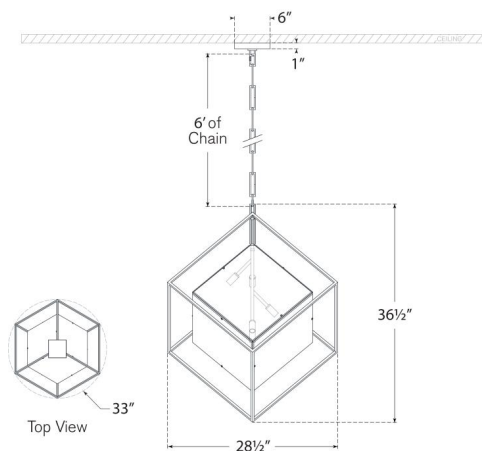

Cubed X-Large Pendant

KW5025G-CG

Materials Shown

Gild with Clear Glass

Available in

**Gild
Aged Iron
Polished Nickel**

Dimensions

Height: 36.5"

Width: 28.5"

Canopy: 6" Square

Socket

5 - E12 Candelabra

Wattage

5 - 6.5 LED B11

Weight

34lbs

Cubed X-Large Pendant

KW5025PN-CG

Materials Shown

Polished Nickel with Clear Glass

Available in

**Gild
Aged Iron
Polished Nickel**

Dimensions

Height: 36.5"