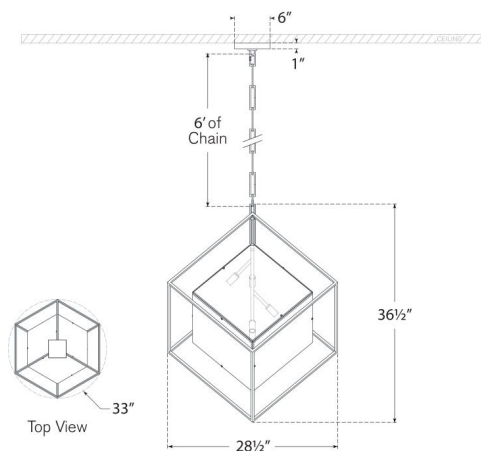

Width: 28.5"

Canopy: 6" Square

Socket

5 - E12 Candelabra

Wattage

5 - 6.5 LED B11

Weight

34lbs

Cubed X-Large Pendant

KW5025AI-CG

Materials Shown

Aged Iron with Clear Glass

Available in

**Gild
Aged Iron
Polished Nickel**

Dimensions

Height: 36.5"

Cubed X-Large Pendant

KW5025PN-CG

Materials Shown

Polished Nickel with Clear Glass

Available in

**Gild
Aged Iron
Polished Nickel**

Dimensions

Height: 36.5"