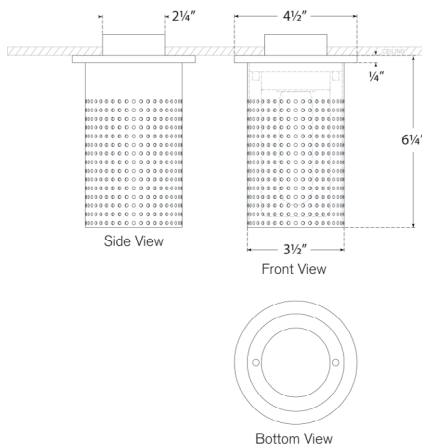

Precision Short Monopoint Flush Mount

KW4053BZ-WG

Materials Shown

Bronze with White Glass

Available in

**Antique-Burnished Brass
Bronze**

Polished Nickel

Dimensions

Height: 6.25"

Width: 3.5"

Canopy: 4.5" Round

Socket

E26 Keyless

Wattage

8 LED T10

Weight

3lbs