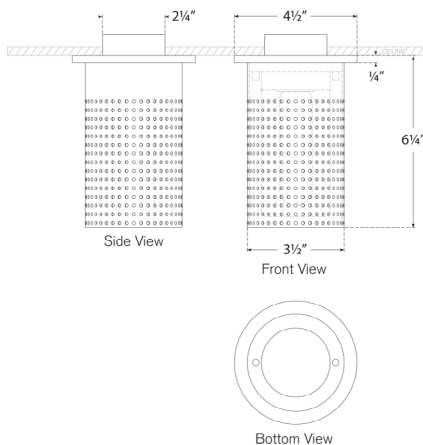

Precision Short Monopoint Flush Mount

KW4053AB-WG

Materials Shown

**Antique-Burnished Brass with
White Glass**

Available in

**Antique-Burnished Brass
Bronze
Polished Nickel**

Dimensions

Height: 6.25"
Width: 3.5"
Canopy: 4.5" Round

Socket

E26 Keyless

Wattage

8 LED T10

Weight

3lbs