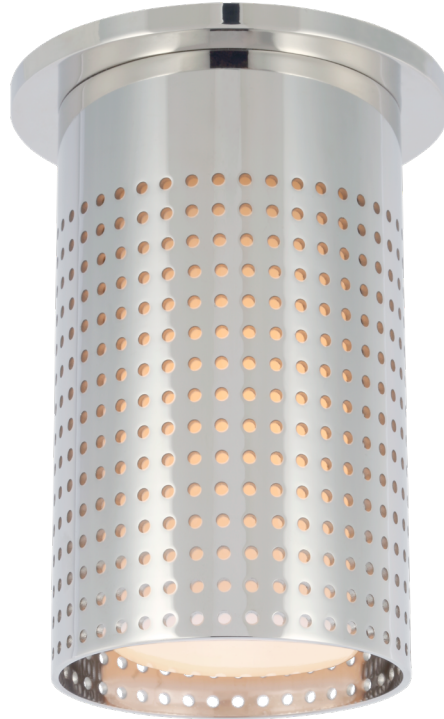

Precision Short Monopoint Flush Mount

KW4053PN-WG

Materials Shown

Polished Nickel with White Glass

Available in

**Antique-Burnished Brass
Bronze**

Polished Nickel

Dimensions

Height: 6.25"

Width: 3.5"

Canopy: 4.5" Round

Socket

E26 Keyless

Wattage

8 LED T10

Weight

3lbs