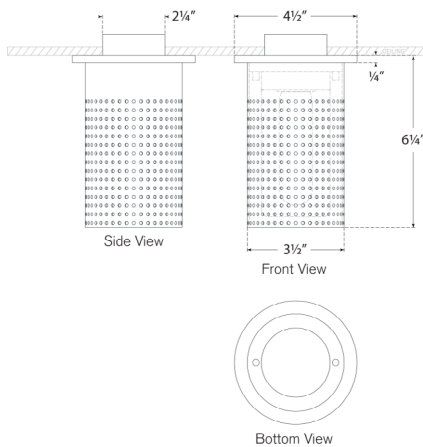

Precision Short Monopoint Flush Mount

KW4053PN-WG

Materials Shown

Polished Nickel with White Glass

Available in

**Antique-Burnished Brass
Bronze**

Polished Nickel

Dimensions

Height: 6.25"

Width: 3.5"

Canopy: 4.5" Round

Socket

E26 Keyless

Wattage

8 LED T10

Weight

3lbs